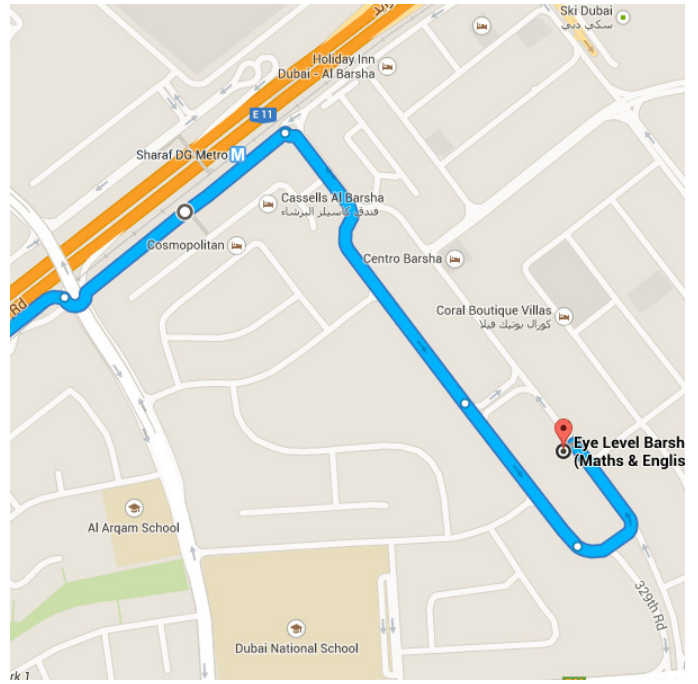

Directions from Sheikh Zayed Rd to Eye Level Barsha (Maths & English Enrichment Center)

o Sheikh Zayed Rd

Dubai

Exit from Sheikh Zayed Rd/E 11

2.1 km / 2 min

- ↑ 1. Head northeast on Sheikh Zayed Rd/E 11

- ↘ 2. Take the exit

- ↙ 3. Keep left

- ↗ 4. Keep right, follow signs for Al Barsha (North)

Drive to your destination

1.9 km / 4 min

- 📍 5. At the roundabout, take the 3rd exit

- 6. At the roundabout, take the **1st** exit

- 7. Continue straight

- 8. Slight **left**
 - i** Destination will be on the left

📍 Eye Level Barsha (Maths & English Enrichment Center)

Suite 105,first Floor,Barsha Buissiness Squere,Al Barsha 1 - دبي

These directions are for planning purposes only. You may find that construction projects, traffic, weather, or other events may cause conditions to differ from the map results, and you should plan your route accordingly. You must obey all signs or notices regarding your route.