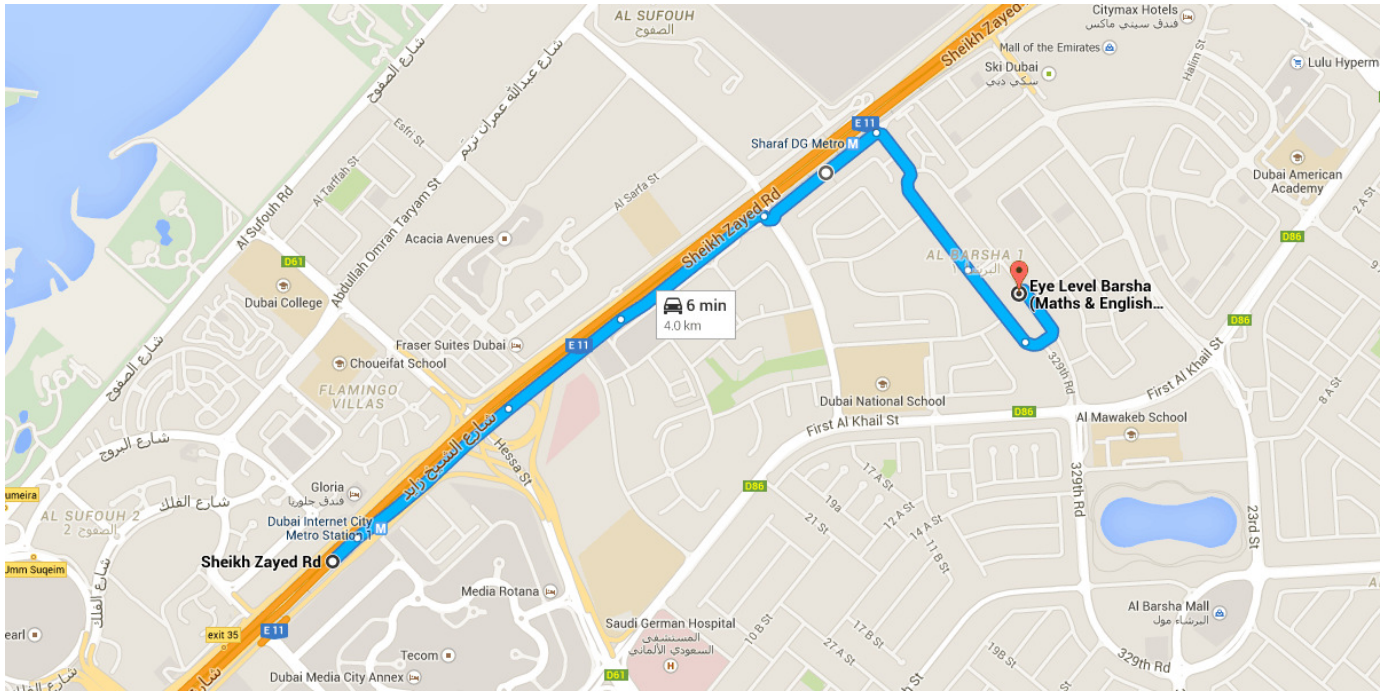

Directions from Sheikh Zayed Rd to Eye Level Barsha (Maths & English Enrichment Center)

o Sheikh Zayed Rd

Dubai

Exit from Sheikh Zayed Rd/E 11

2.1 km / 2 min

- ↑ 1. Head northeast on Sheikh Zayed Rd/E 11

- ↘ 2. Take the exit

- ↙ 3. Keep left

- ↗ 4. Keep right, follow signs for Al Barsha (North)

Drive to your destination

1.9 km / 4 min

- 📍 5. At the roundabout, take the 3rd exit

- 6. At the roundabout, take the **1st** exit

- 7. Continue straight

- 8. Slight **left**
 - i** Destination will be on the left

📍 Eye Level Barsha (Maths & English Enrichment Center)

Suite 105,first Floor,Barsha Buissiness Squere,Al Barsha 1 - دبي

These directions are for planning purposes only. You may find that construction projects, traffic, weather, or other events may cause conditions to differ from the map results, and you should plan your route accordingly. You must obey all signs or notices regarding your route.