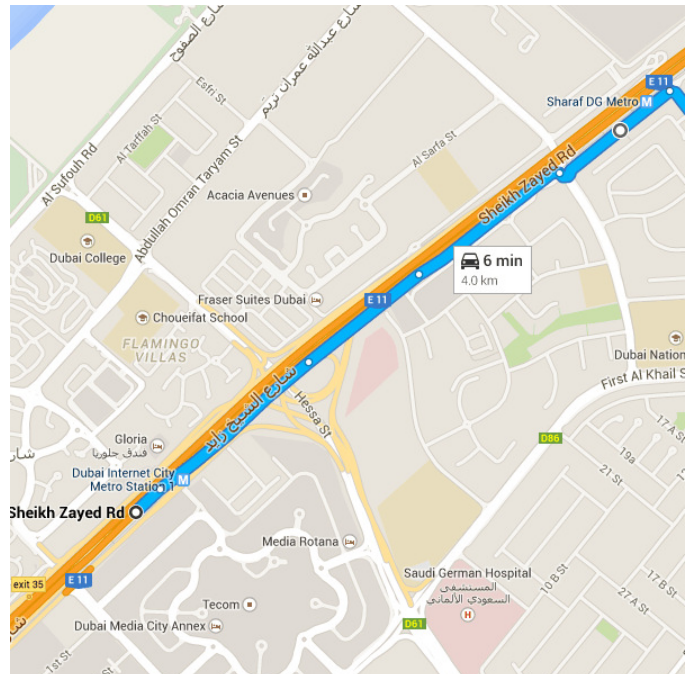

Directions from Sheikh Zayed Rd to Eye Level Barsha (Maths & English Enrichment Center)

o Sheikh Zayed Rd

Dubai

Exit from Sheikh Zayed Rd/E 11

2.1 km / 2 min

- ↑ 1. Head northeast on Sheikh Zayed Rd/E 11

- ↘ 2. Take the exit

- ↙ 3. Keep left

- ↗ 4. Keep right, follow signs for Al Barsha (North)

Drive to your destination

1.9 km / 4 min

- 📍 5. At the roundabout, take the 3rd exit

- 6. At the roundabout, take the **1st** exit

- 7. Continue straight

- 8. Slight **left**
 - i** Destination will be on the left

📍 Eye Level Barsha (Maths & English Enrichment Center)

Suite 105,first Floor,Barsha Buissiness Squere,Al Barsha 1 - دبي

These directions are for planning purposes only. You may find that construction projects, traffic, weather, or other events may cause conditions to differ from the map results, and you should plan your route accordingly. You must obey all signs or notices regarding your route.