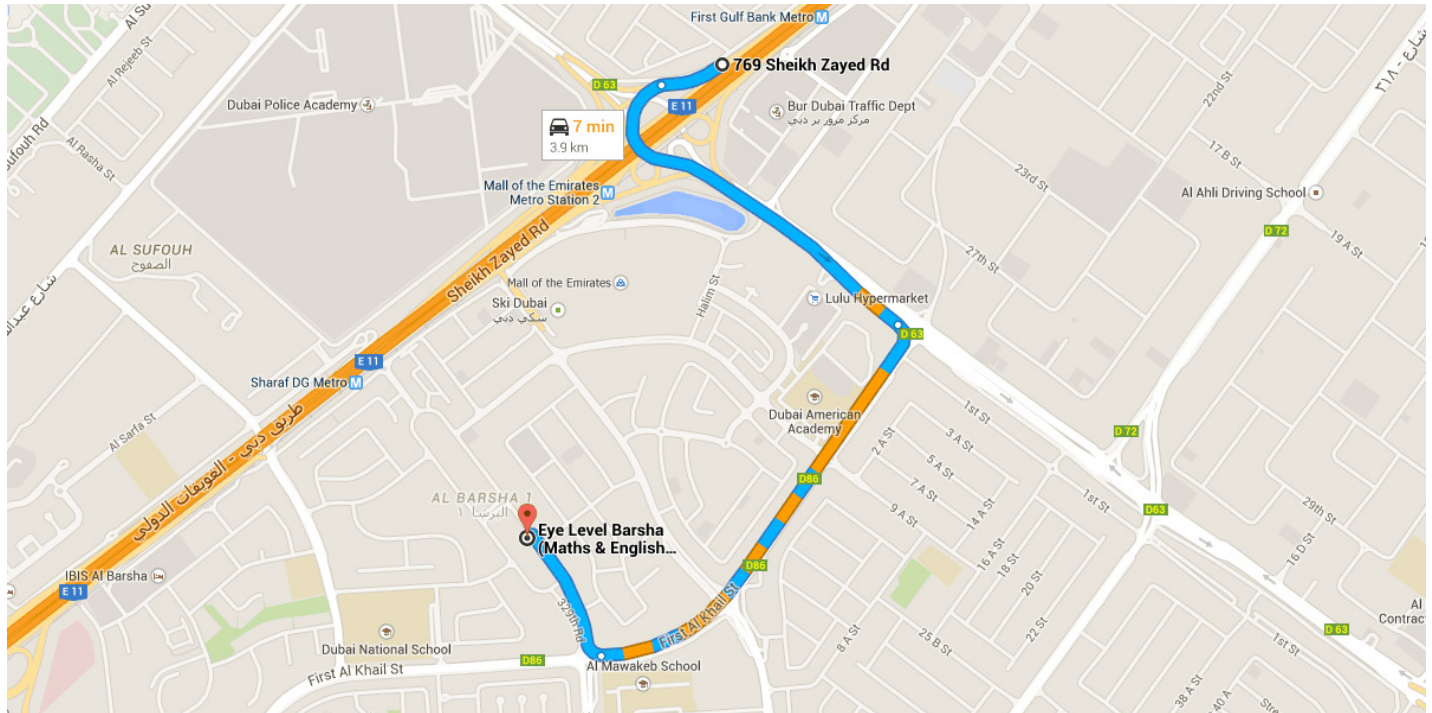

Drive 3.9 km, 6 min

Directions from 769 Sheikh Zayed Rd to Eye Level Barsha (Maths & English Enrichment Center)

○ 769 Sheikh Zayed Rd

Dubai

1. Head **southwest**

240 m

2. Keep **left** at the fork and merge onto Umm Suqeim Rd/D 63

1.4 km

3. Turn **right** onto First Al Khail St/D86

1.7 km

4. Turn **right** onto 329th Rd

Destination will be on the left

500 m

⊙ Eye Level Barsha (Maths & English Enrichment Center)

Suite 105,first Floor,Barsha Buissness Squere,Al Barsha 1 - دبي