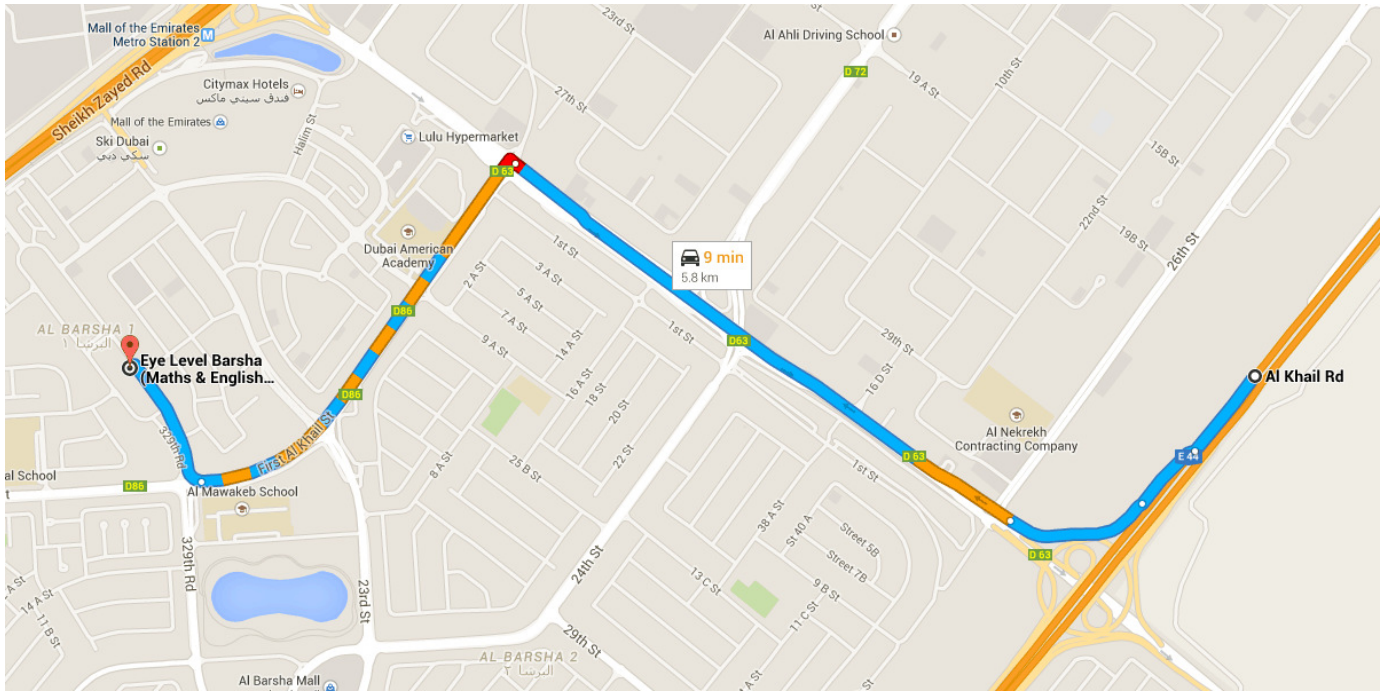

Directions from Al Khail Rd to Eye Level Barsha (Maths & English Enrichment Center)

○ Al Khail Rd

Dubai

- ↑

1. Head southwest on Al Khail Rd/E 44

---

350 m
- ↘

2. Take the exit toward D 63/Umm Suqeim Rd

---

290 m
- ↗

3. Keep right at the fork, follow signs for Umm Suqeim Street/D 63/Jumeira

---

550 m
- ↑

4. Continue onto D 63/Umm Suqeim Rd

i
Continue to follow D 63

---

2.3 km
- ↶

5. Turn left onto First Al Khail St/D86

---

1.8 km
- ↘

6. Turn right onto 329th Rd

i
Destination will be on the left

---

500 m